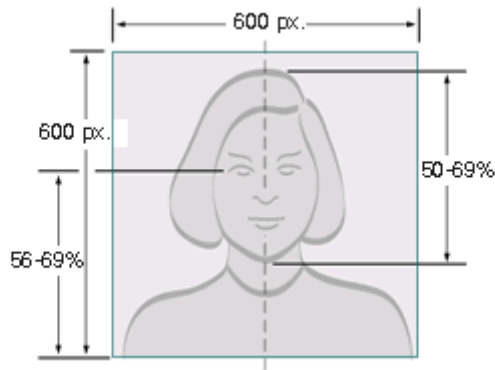

Review the [Photo Examples](#) to see examples of acceptable and

Photo Composition Template

- Make sure the photo presents the full head from the top of the hair to the bottom of the chin
- Center the head with the frame
- The person in the photo should have a neutral expression and be facing the camera

Paper Photo Head Size Template

- Photo must be 2 inches by 2 inches
- The height of the head (top of hair to bottom of chin) should measure 1 inch to 1 3/8 inches (25 mm - 35 mm)
- Make sure the eye height is between 1 1/8 inches to 1 3/8 inches (28 mm - 35 mm) from the bottom of the photo

Digital Image Head Size Template

- The top of the head, including the hair, to the bottom of the chin must be between 50% and 69% of the image's total height. The eye height (measured from the bottom of the image to the level of the eyes) should be between 56% and 69% of the image's height.
- Image pixel dimensions must be in a square aspect ratio (meaning the height must be equal to the width). Minimum acceptable dimensions are 600 pixels (width) x 600 pixels (height). Maximum acceptable dimensions are 1200 pixels (width) x 1200 pixels (height).