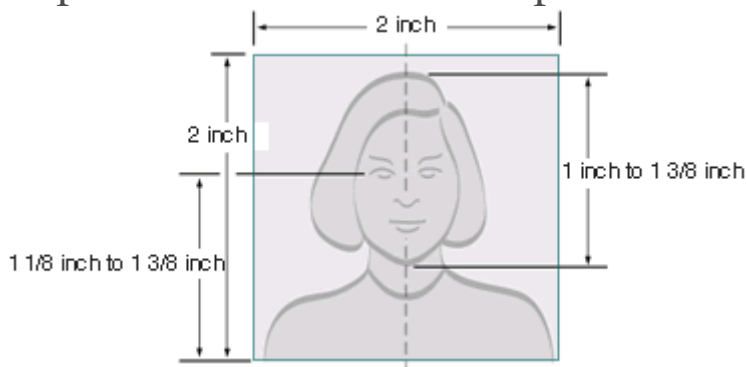

Review the [Photo Examples](#) to see examples of acceptable and

Photo Composition Template

- Make sure the photo presents the full head from the top of the hair to the bottom of the chin
- Center the head with the frame
- The person in the photo should have a neutral expression and be facing the camera

Paper Photo Head Size Template

- Photo must be 2 inches by 2 inches
- The height of the head (top of hair to bottom of chin) should measure 1 inch to 1 3/8 inches (25 mm - 35 mm)
- Make sure the eye height is between 1 1/8 inches to 1 3/8 inches (28 mm - 35 mm) from the bottom of the photo

Digital Image Head Size Template

- The top of the head, including the hair, to the bottom of the chin must be between 50% and 69% of the image's total height. The eye height (measured from the bottom of the image to the level of the eyes) should be between 56% and 69% of the image's height.
- Image pixel dimensions must be in a square aspect ratio (meaning the height must be equal to the width). Minimum acceptable dimensions are 600 pixels (width) x 600 pixels (height). Maximum acceptable dimensions are 1200 pixels (width) x 1200 pixels (height).